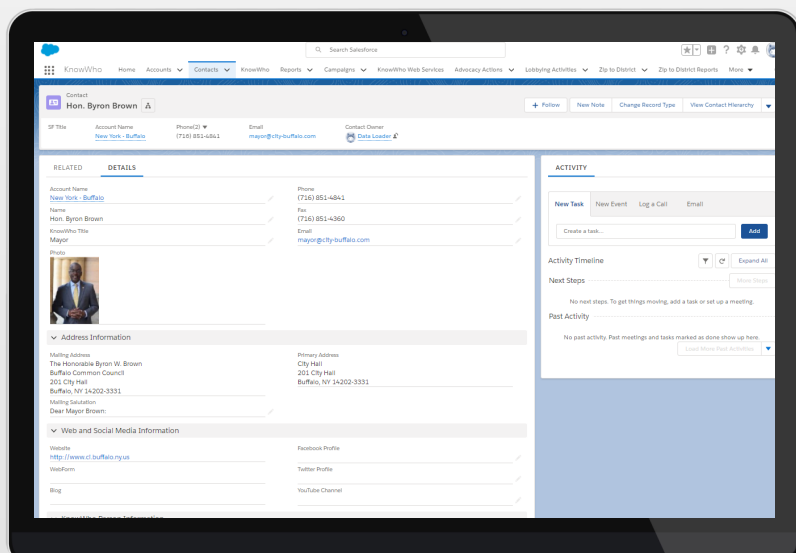

Local KnowWho

for SALESFORCE

Manage your communication with more than 64,000 county and municipal elected officials.

Find contact and biographical information for key elected officials in more 3,000 counties and 3,600 municipalities.

One simple install creates contact records for local legislators, county and municipal executives, and key administrators.

Local KnowWho for Salesforce includes:

- Contact information - address, phone, fax, and email address
- Photos and biographies for key local officials
- PDF Briefing Report for each elected official.

- Native to Salesforce using standard Salesforce Account and Contact objects
- All native features of Salesforce including tasks, notes, and activities

ALSO AVAILABLE:

- Congress, Federal Executive, and State elected officials
- Ability to add Action Center Toolkit, and ZIP Code-to-District Matching apps to your local directory.

ALL SALESFORCE DIRECTORIES CAN BE USED ON YOUR MOBILE DEVICES.

For more information on **Local KnowWho for Salesforce**, visit www.AppExchange.com and search for "Local KnowWho"

KnowWho Offices : 8198 Terminal Road | Suite 200 | Lorton, VA 22079

1-888-566-9946 | 703-619-1544 (local) | info@KnowWho.com | www.KnowWho.com