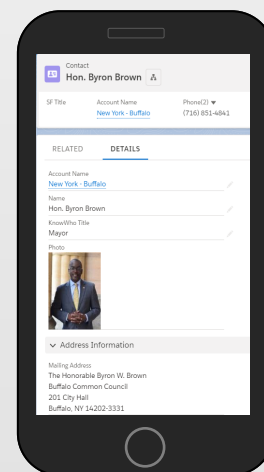

Local KnowWho

for SALESFORCE

Manage your communication with more than 64,000 county and municipal elected officials.

Find contact and biographical information for key elected officials in more 3,000 counties and 3,600 municipalities.

One simple install creates contact records for local legislators, county and municipal executives, and key administrators.

Local KnowWho for Salesforce includes:

- Contact information - address, phone, fax, and email address
- Photos and biographies for key local officials
- PDF Briefing Report for each elected official.

- Native to Salesforce using standard Salesforce Account and Contact objects
- All native features of Salesforce including tasks, notes, and activities

ALSO AVAILABLE:

- Congress, Federal Executive, and State elected officials
- Ability to add Action Center Toolkit, and ZIP Code-to-District Matching apps to your local directory.

ALL SALESFORCE DIRECTORIES CAN BE USED ON YOUR MOBILE DEVICES.

For more information on **Local KnowWho for Salesforce**, visit www.AppExchange.com and search for "Local KnowWho"

KnowWho Offices : 8198 Terminal Road | Suite 200 | Lorton, VA 22079

1-888-566-9946 | 703-619-1544 (local) | info@KnowWho.com | www.KnowWho.com